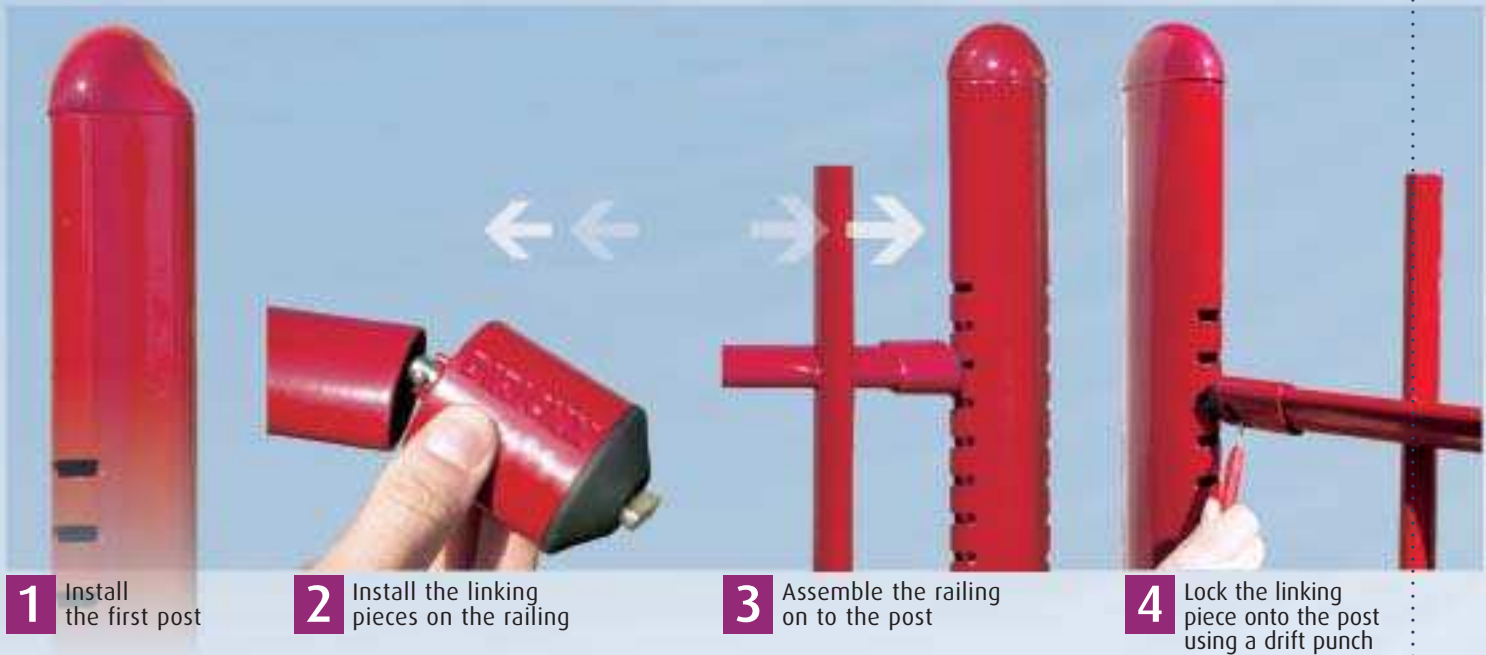

- Stepped heights

- Railings can be cut down and repaired using standard elements

How to install

Each order is delivered with instruction leaflet

1 Install the first post

2 Install the linking pieces on the railing

3 Assemble the railing on to the post

4 Lock the linking piece onto the post using a drift punch

"DÔME"
decorative cap

TECHNICAL SPECIFICATION

Options

- Choice of 2 decorative caps:
“DÔME” (To be fitted on site)
“PLUME” (To be glued on site)
 Delivered in boxes of 14 pieces (for one railing unit)
- Bolt-in wall fixing
- 200 RAL colours 