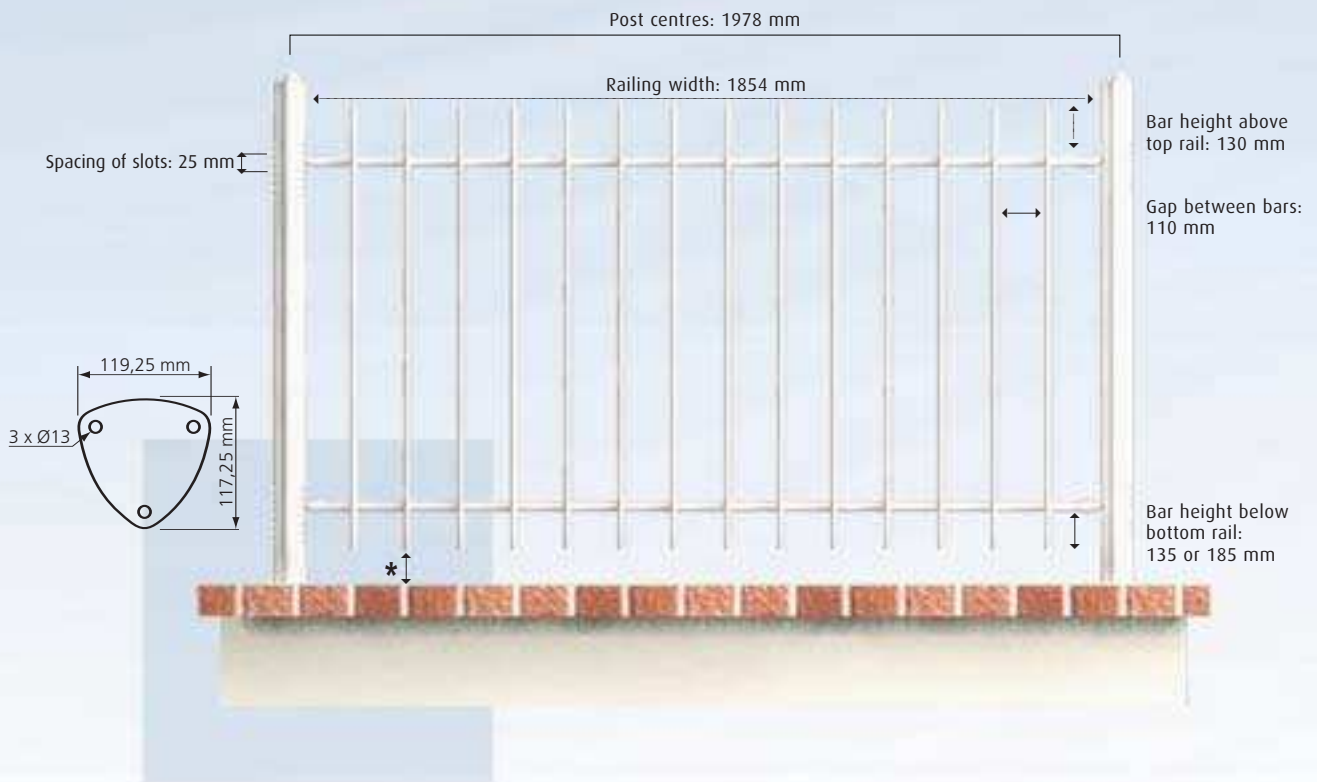

- Stepped heights

- Railings can be cut down and repaired using standard elements

How to install

Each order is delivered with instruction leaflet

1 Install the first post

2 Install the linking pieces on the railing

3 Assemble the railing on to the post

4 Lock the linking piece onto the post using a drift punch

"DÔME"
decorative cap

TECHNICAL SPECIFICATION

Options

- Choice of 2 decorative caps:
“DÔME” (To be fitted on site)
“PLUME” (To be glued on site)
 Delivered in boxes of 14 pieces (for one railing unit)
- Bolt-in wall fixing
- 200 RAL colours 

Bolt-in wall fixing

Railing height (m)	Section (mm)	Width (m)	* Gap under railing (mm)	Post length (m)	
				on base plate	to be embedded
0.60	Rail and bars 36 x 18	Panel width 1.854	10 to 110	0.72	1.12
0.80				0.92	1.32
1.00	Post 76 x 53.5	Distance between post centres 1.978	10 to 60	1.12	1.52
1.20				1.32	1.72
1.50				1.62	2.02