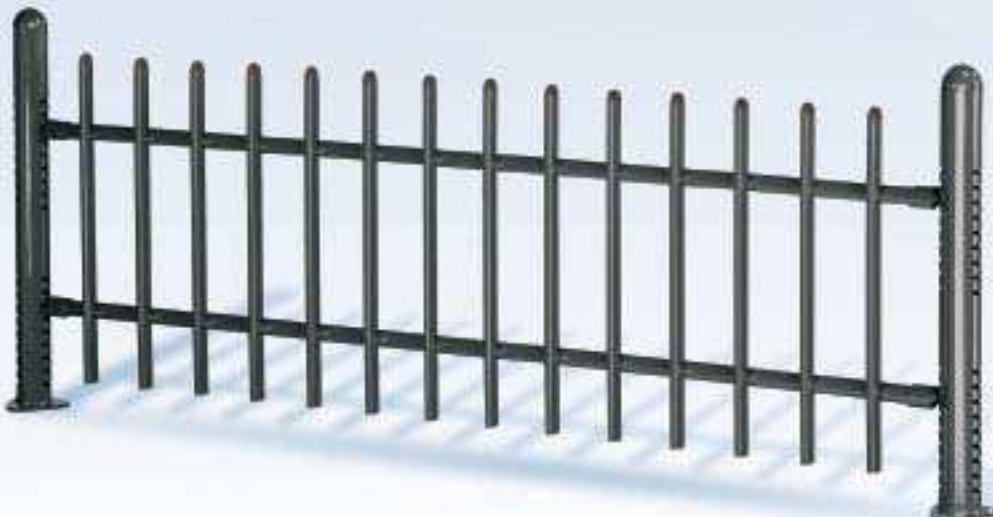

R A I L I N G S

Standard ELIXIR® railing with *“PLUME”* decorative caps

“PLUME”
cap

“DÔME”
cap

Strong points

- Well-designed and attractive
 - Smooth attractive shapes
 - Contemporary design
 - Elliptical profile
 - Designer posts on base plate or to be embedded
- Secure and strong
 - Tamper-proof system for fixing railing to the post
 - 5 railing heights: from 0.60 m to 1.50 m
- Customisation
 - Standard railing, or with *“DÔME”* caps or with *“PLUME”* caps
 - 6 standard colours: ● Red 3004 – ● Blue 5010 – ● Green 6005
 - Brown 8014 – ● Black 9005 – ○ White 9010

- Stepped heights

- Railings can be cut down and repaired using standard elements

How to install

Each order is delivered with instruction leaflet

1 Install the first post

2 Install the linking pieces on the railing

3 Assemble the railing on to the post

4 Lock the linking piece onto the post using a drift punch

"DÔME"
decorative cap

TECHNICAL SPECIFICATION

Options

- Choice of 2 decorative caps:
“DÔME” (To be fitted on site)
“PLUME” (To be glued on site)
 Delivered in boxes of 14 pieces (for one railing unit)
- Bolt-in wall fixing
- 200 RAL colours 